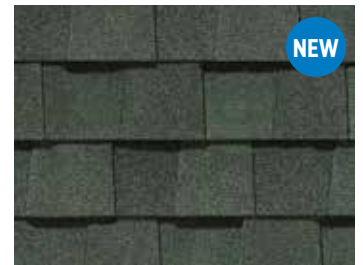

Max Def Evergreen