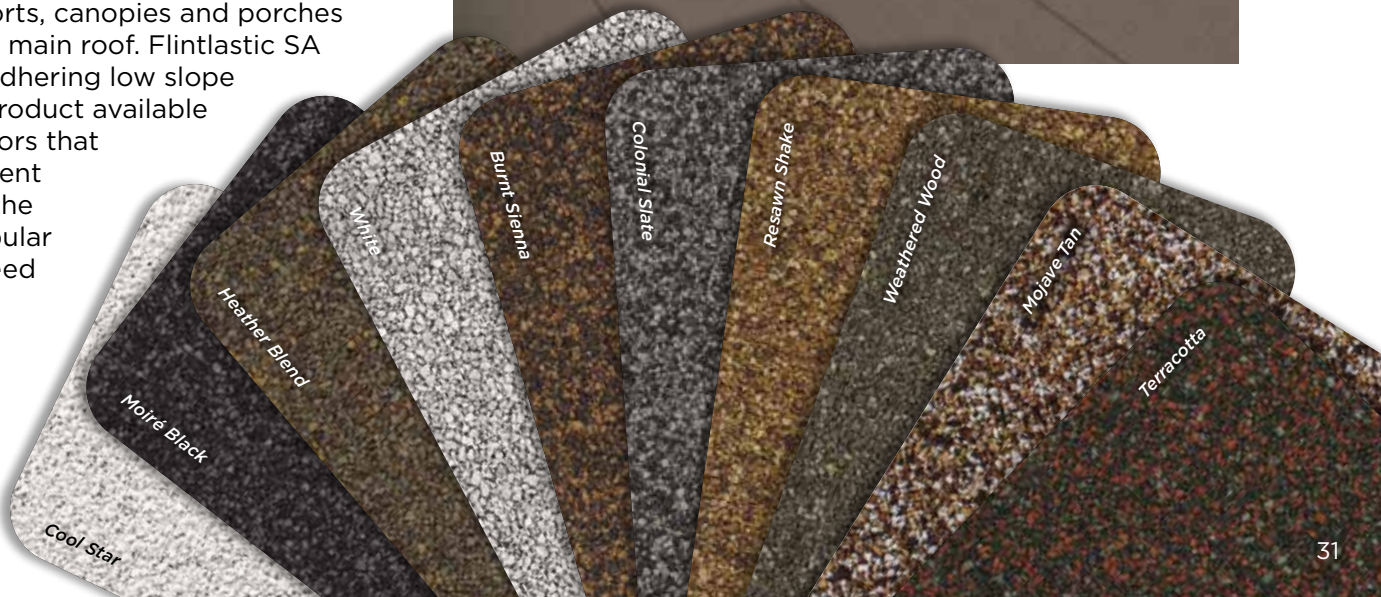

# The ColorView® Visualizer: Design your Dream Home with the Click of a Mouse

CertainTeed created the ColorView tool to help homeowners bring their creative vision to reality.

Just look through a photo library of homes to choose one that looks most like your own. Then click on the roof to easily switch designs and see what CertainTeed product looks best. You can choose from hundreds of different roofing design and color combinations, and even add roof accents in different colors. All before anyone raises a hammer.

Want to visualize different roofing styles on your own home? You can upload photos to ColorView and have them digitally masked by one of our design professionals, or use DIY mode to upload and mask your own photos.

# Color Companion Products for Flat Roof Areas

With CertainTeed Flintlastic® SA, you can coordinate flat roof areas like carports, canopies and porches with your main roof. Flintlastic SA is a self-adhering low slope roofing product available in ten colors that complement some of the most popular CertainTeed shingles.