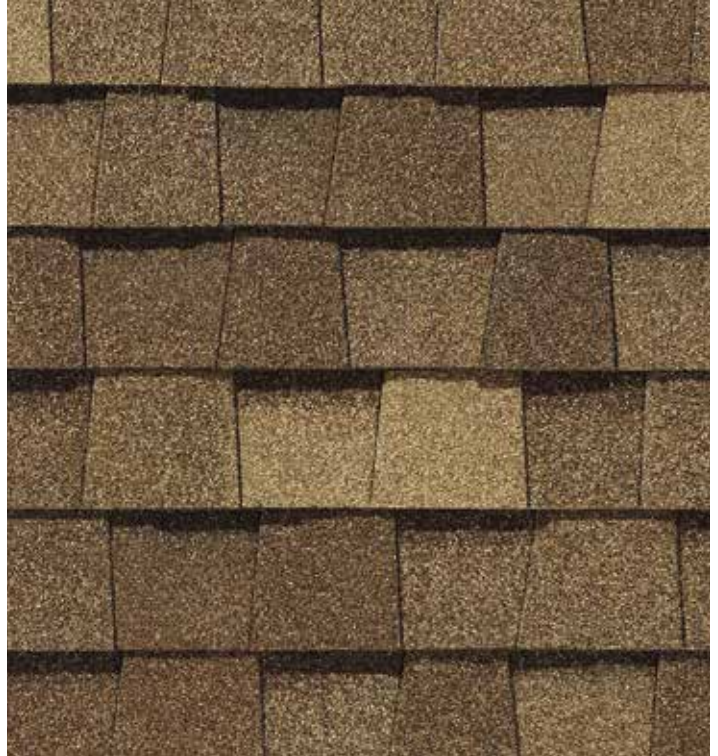

# LANDMARK<sup>®</sup> SERIES

Designer Roofing Shingles

*Landmark, shown in Weathered Wood*

*NOTE: Due to limitations of printing reproduction, CertainTeed can not guarantee the identical match of the actual product color to the graphic representations throughout this publication.*

# LANDMARK® COLOR PALETTE

Cobblestone Gray

Georgetown Gray

Colonial Slate

Pewter

Burnt Sienna

Resawn Shake

Weathered Wood

# LANDMARK® ClimateFlex® COLOR PALETTE

Colonial Slate

Weathered Wood

Burnt Sienna

Resawn Shake

Moiré Black

Heather Blend