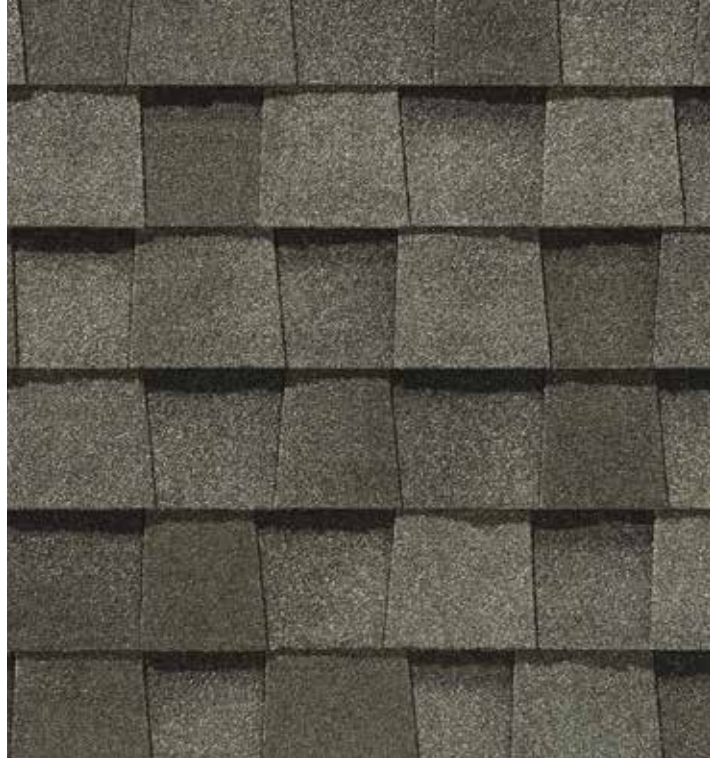

Weathered Wood