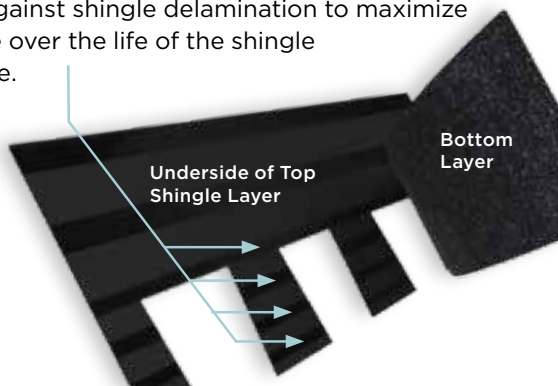

NailTrak®

Fast, Accurate, Visible

The new and improved **NailTrak** nailing line, a feature on CertainTeed designer shingles.

Now **NailTrak** is brighter than ever before, with high-visibility lines that stand out whether it's daybreak or dusk.

NailTrak removes the guesswork with three separately defined lines, creating a large area to guide your nailing and a smaller area for extreme steep-slope applications.

QuadraBond®

Advanced Layering

CertainTeed's specially formulated adhesive adheres shingle layers at four points, more than any other manufacturer. This superior bond provides greater protection against shingle delamination to maximize performance over the life of the shingle in any climate.