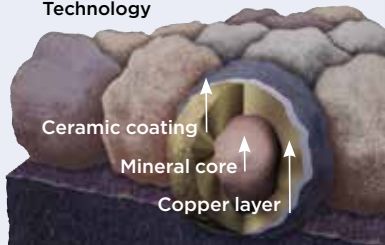

StreakFighter®

Algae Resistance

The ultimate in stain protection.

Those streaks you see on other roofs in your neighborhood? That's algae, and it's a common eyesore on roofing throughout North America. CertainTeed's **StreakFighter** technology uses the power of science to repel algae before it can take hold and spread.

StreakFighter's granular blend includes naturally algae-resistant copper, helping your roof maintain its curb appeal and look beautiful for years to come.

Granule with **StreakFighter** Technology

Diagram for illustrative purposes only.

NailTrak®

Fast, Accurate, Visible

The new and improved **NailTrak** nailing line, a feature on CertainTeed designer shingles.

Now **NailTrak** is brighter than ever before, with high-visibility lines that stand out whether it's daybreak or dusk.

NailTrak removes the guesswork with three separately defined lines, creating a large area to guide your nailing and a smaller area for extreme steep-slope applications.

QuadraBond®

Advanced Layering

CertainTeed's specially formulated adhesive adheres shingle layers at four points, more than any other manufacturer. This superior bond provides greater protection against shingle delamination to maximize performance over the life of the shingle in any climate.