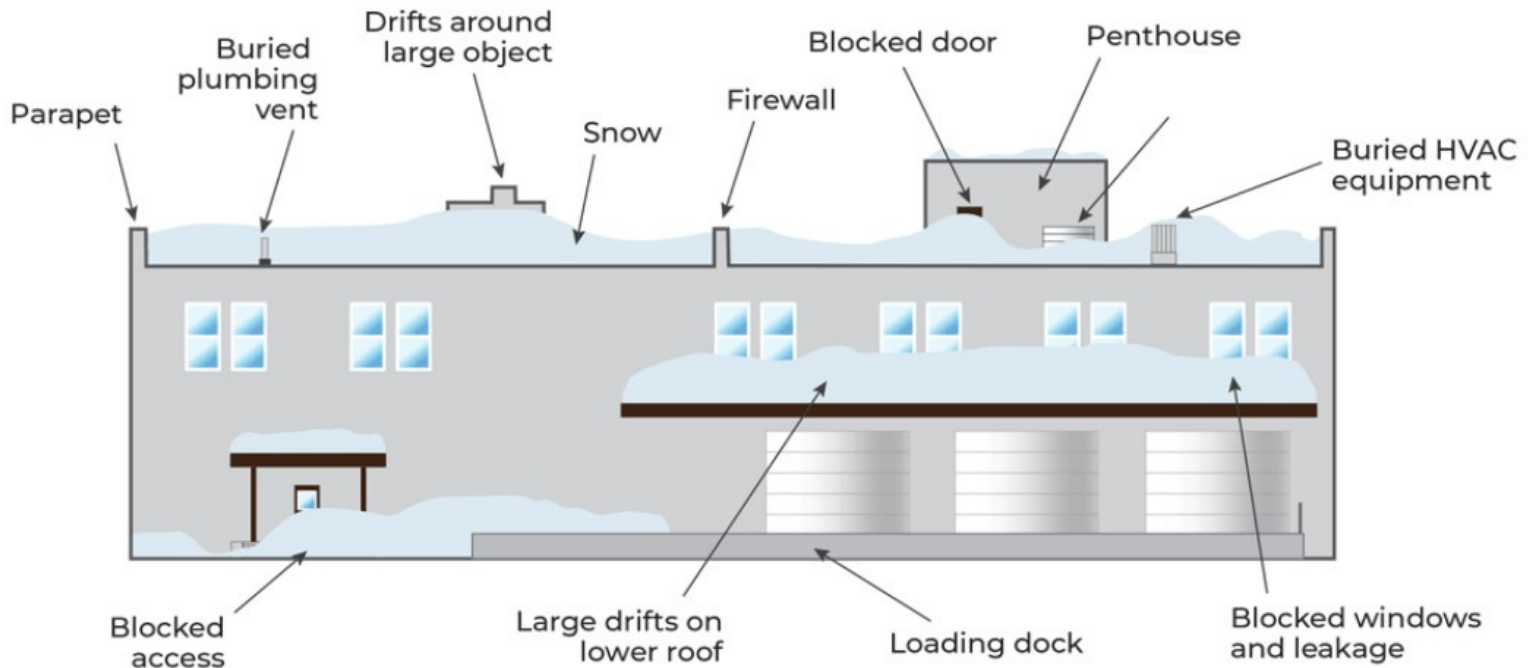

COMMERCIAL & FLAT ROOF SNOW REMOVAL

HOW HART ROOFING CAN HELP

In the winter your flat roof requires special attention - snow removal and preventive measures. Shouldering the burden of snow accumulation puts stress on the roof and the structure of the building resulting in property damage. Do not wait till you have an emergency.

Hart Roofing is an experienced flat roofing company that can assess your roof while conducting snow removal for any maintenance or repairs required prior to spring melt, at which time leaks will occur. Hasty and improper snow removal can cause damage to roof membranes.

Contact Hart Roofing today to protect your investment. Call us today if your commercial or residential roof need snow removal.

The difference is in the details.

HartRoofing.ca